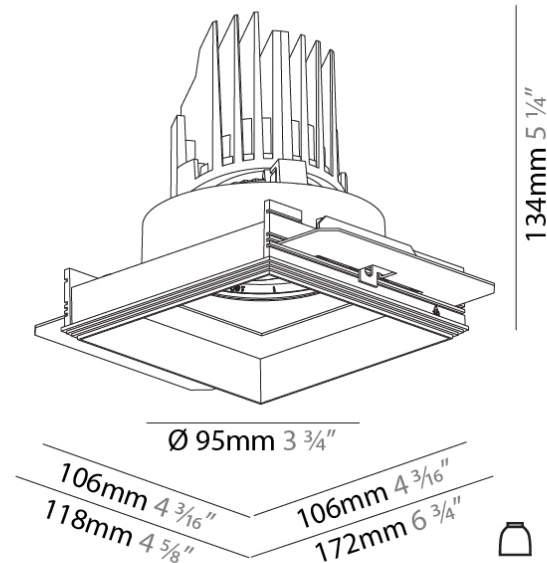

Cut-out Measurements: 120mm / 4 3/4" x 120mm / 4 3/4"
Upon Request: Unique Ceiling Thickness

ELECTRICAL

Lamp Type: LED (Zhaga Standard)
Input Wattage (W): 16.5
Total Output Wattage (W): 14.7
Dimming: Dali Dimming
Driver Included: No
Driver Location: Recessed Housing
Driver Type: Constant Current - 120Vac
Driver Class: Class 2
Housing: See Components
Input Voltage (V): 120
Constant Current (MA): 350

LED

Number of LEDs: 1
Max. Delivered Lumen (lm): 770
Nominal Lumen (lm): 1140
CRI: >90 CRI
Lamp Life (hrs): 50000
Upon Request: RGB-W Tunable White Special Color Temperature Special LED

OPTICAL

Reflector: 20 / 40 / 60
Adjustability: Rotational 355°; Tilt 30°
Upon Request: Special Beam Angles

RATINGS AND CERTIFICATIONS

UL Listed, ETL Listed, CE, RoHS, Energy Star, FCC, IEC, VDE, TUV, SAA, PSE, BSMI, ENEC, CB, and others. For assistance on 'custom' specifications, contact zteam@zaneen.com. In a constant effort to supply the best product, we reserve the right to change specifications or materials without notice. The most recent specification sheets are found at zaneen.com
IP rating: IP20