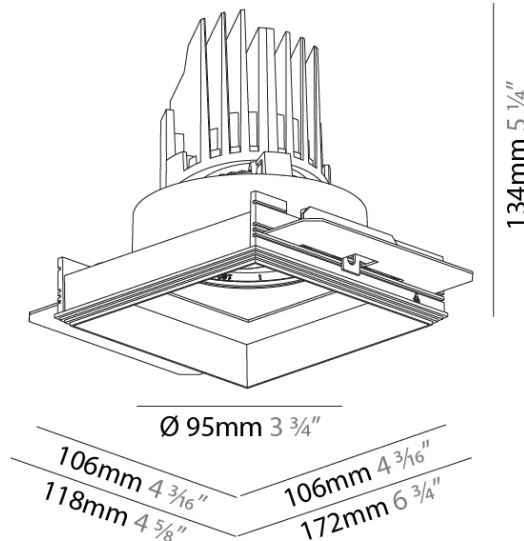

ELECTRICAL

Lamp Type: LED (Zhaga Standard)
Input Wattage (W): 13.2 / 16.5
Total Output Wattage (W): 12.1 / 14.7
Dimming: Tri-Mode (Non-Dimming and Phase Dimming (120Vac only) and 0-10V Dimming)
Driver Included: No
Driver Location: Recessed Housing
Driver Type: Constant Current - Universal
Driver Class: Class 2
Housing: See components
Input Voltage (V): 120 - 277
Constant Current (MA): 350

LED

Number of LEDs: 1
Color Temperature (°K): 2700 / 3000 / 3500 / 4000
Max. Delivered Lumen (lm): 850 / 950 / 1019 / 1040
Nominal Lumen (lm): 960 / 1070 / 1156 / 1180
CRI: >90 CRI
Efficiency (%): 88.5
Lamp Life (hrs): 50000
Upon Request: RGB-W Tunable White Special Color Temperature Special LED

OPTICAL

Reflector: 10
Adjustability: Rotational 355°; Tilt 30°
Upon Request: Special Beam Angles

RATINGS AND CERTIFICATIONS
© 2024 Zaneen LLC, 10000 88-3382, F 416-247-9319, www.zaneen.com

Available for international specifications by adding "INT" at the end of the existing Model #. For assistance on 'custom' specifications, contact zteam@zaneen.com. In a constant effort to supply the best product, we reserve the right to change specifications or materials without notice. The most recent specification sheets are found at zaneen.com
IP rating: IP20